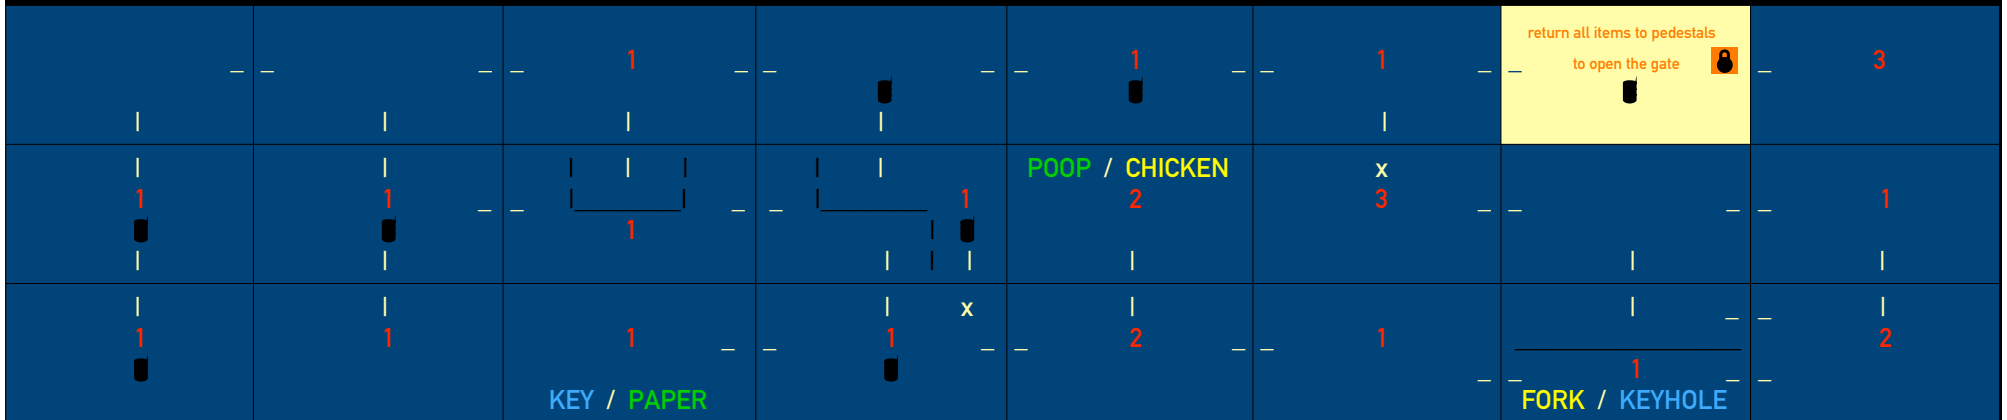

CHERIL THE WRITER

LEVEL 1

1 enemy

CHERIL THE WRITER

LEVEL 2

26 enemies

CHERIL THE WRITER

LEVEL 3

36 enemies

CHERIL THE WRITER

LEVEL 4

25 enemies

CHERIL THE WRITER

LEVEL 5

35 enemies