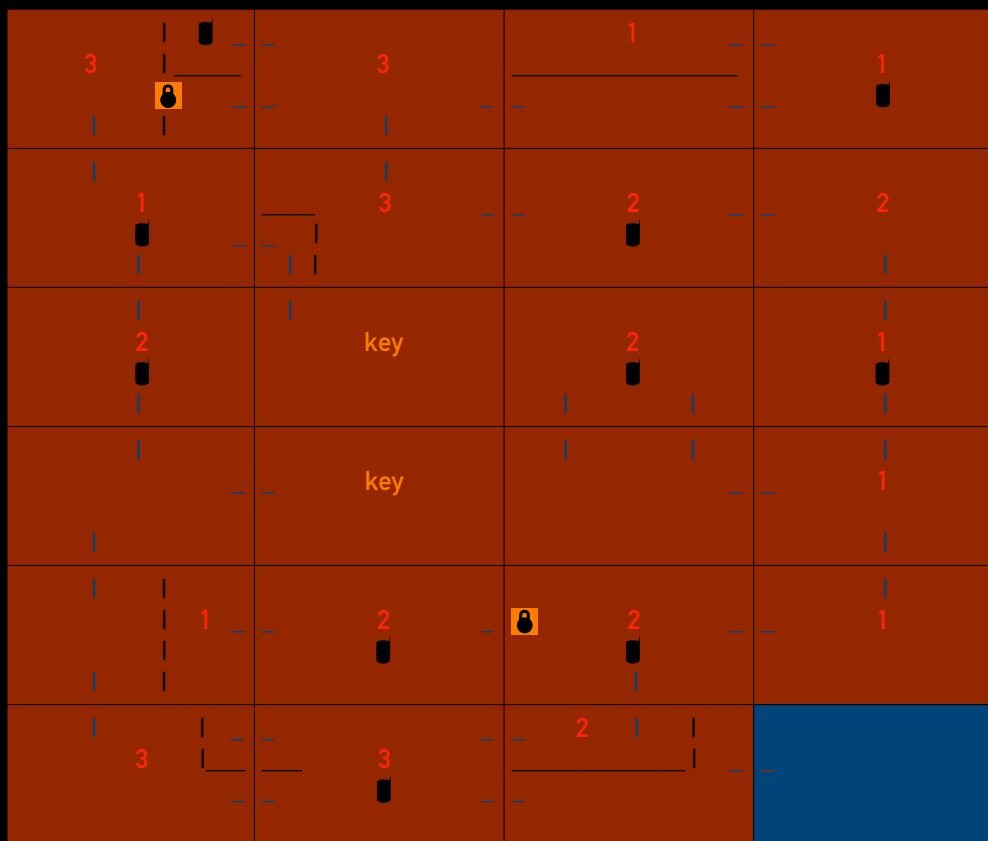

CHERIL THE WRITER

LEVEL 1

1 enemy

CHERIL THE WRITER

LEVEL 2

26 enemies

CHERIL THE WRITER

LEVEL 3

36 enemies

CHERIL THE WRITER

LEVEL 4

25 enemies

CHERIL THE WRITER

LEVEL 5

35 enemies