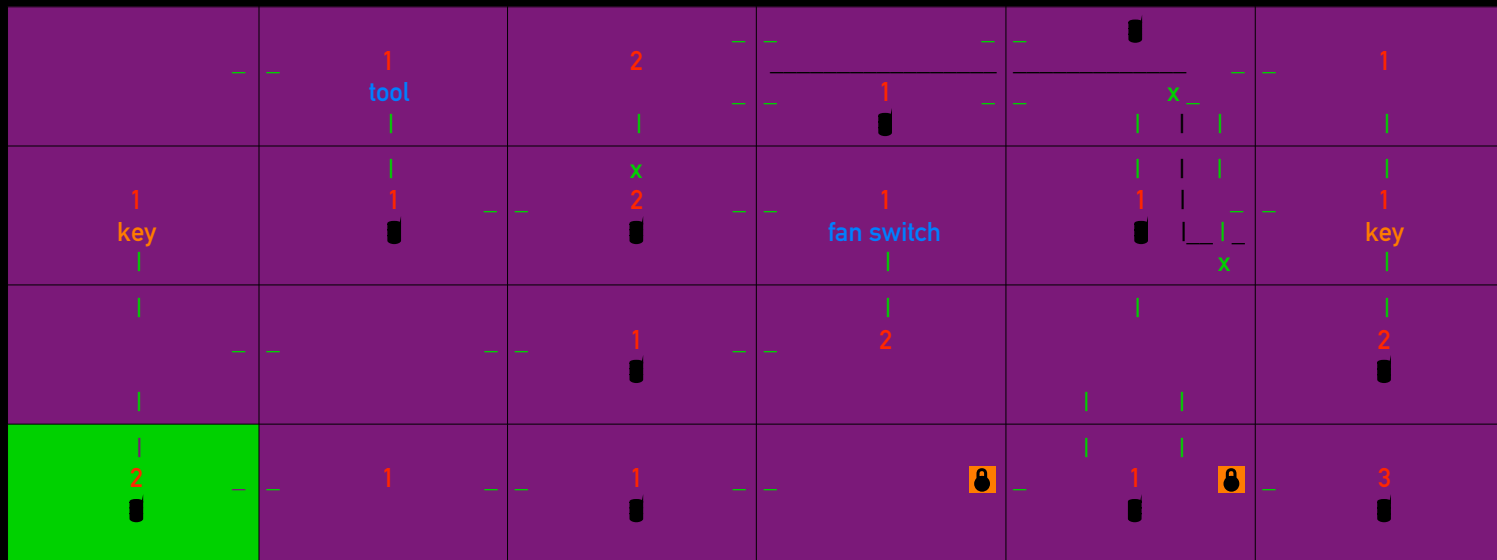

CHERIL THE WRITER

LEVEL 1

1 enemy

CHERIL THE WRITER

LEVEL 2

26 enemies

CHERIL THE WRITER

LEVEL 3

36 enemies

CHERIL THE WRITER

LEVEL 4

25 enemies

CHERIL THE WRITER

LEVEL 5

35 enemies